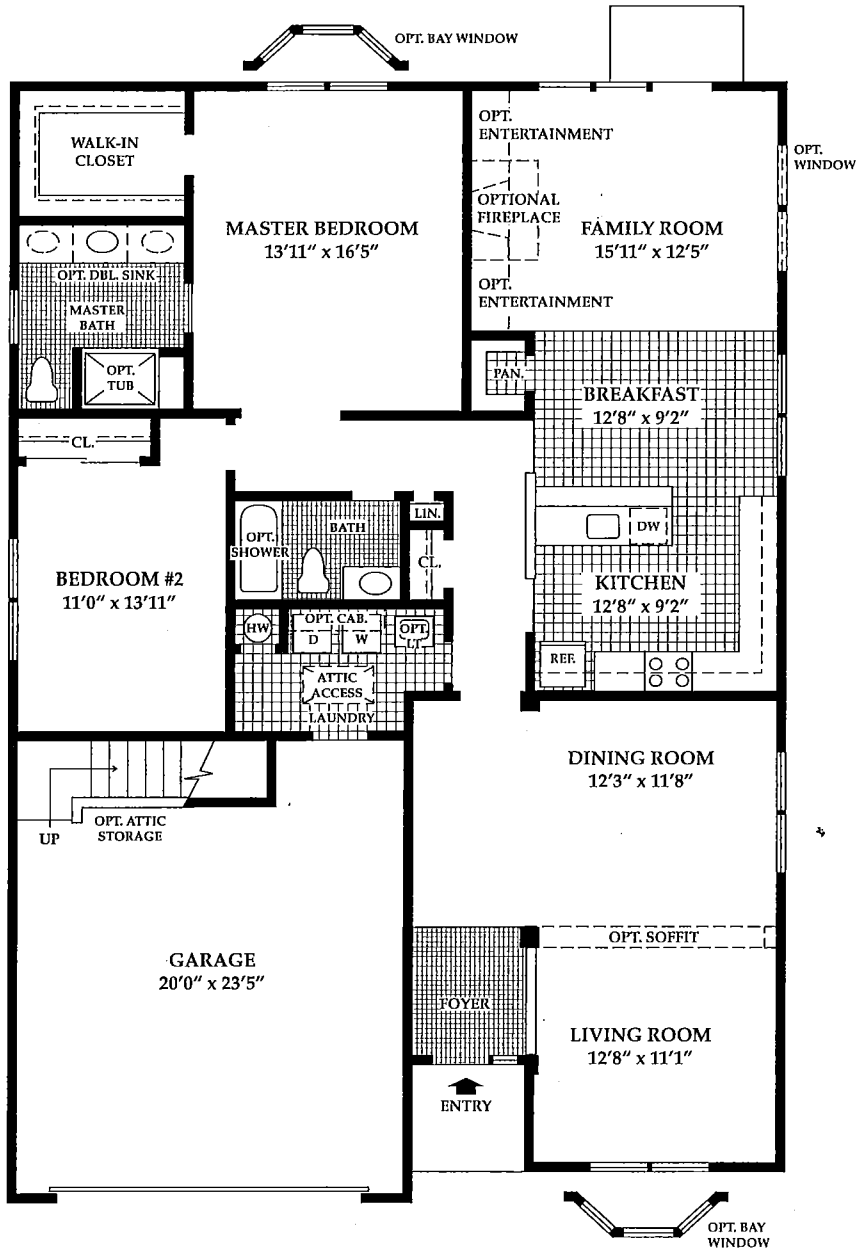

Ivy

1750 SQUARE FEET  
2 BEDROOMS ♦ 2 BATHS ♦ 2 CAR GARAGE

Additional  
Structural Options  
are available - See  
Sales Associate  
for details.

Elevation detail subject to revision.  
All dimensions are approximate. Purchasers must review detailed architectural drawings available in the sales office to ensure accuracy and understanding of home chosen.